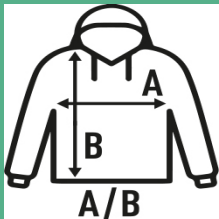

BABY HOODED SWEATSHIRT

65% Polyester 35% cotton. 270 gsm aprox.

65% Polyester 35% cotton. 260 g/m2 aprox.

Box/Box 25

Pack/Pack 25

SIZE/Size

EU	0	1	2
Width	25 cm	27 cm	29 cm
	28 cm	30 cm	32 cm

Navy
(NY)