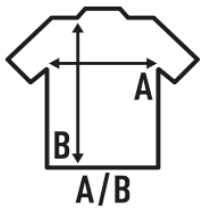

URBAN BACK TAIL

Men's t-shirt short sleeve, irregular scallop bottom. Back panel longer than front one.

100% cotton. 150-155gsm

Box/Box 50

Pack/Pack 50

SIZE/Size

EU	S	M	L	XL	XXL
Width	48 cm	52 cm	56 cm	60 cm	63 cm
	76 cm	79 cm	81 cm	84 cm	86 cm

White
(WH)

Black
(BK)