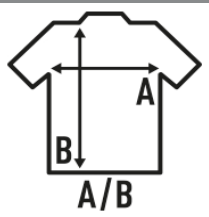

## URBAN BACK TAIL

Men's t-shirt short sleeve, irregular scallop bottom. Back panel longer than front one.

100% cotton. 150-155gsm

Box/Box 50

Pack/Pack 50

### SIZE/Size

EU	S	M	L	XL	XXL
Width	48 cm	52 cm	56 cm	60 cm	63 cm
	76 cm	79 cm	81 cm	84 cm	86 cm