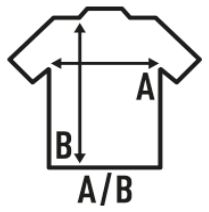

URBAN BACK TAIL

Men's t-shirt short sleeve, irregular scallop bottom. Back panel longer than front one.

100% cotton. 150-155gsm

Box/Box 50

Pack/Pack 50

SIZE/Size

EU	S	M	L	XL	XXL
Width	48 cm	52 cm	56 cm	60 cm	63 cm
	76 cm	79 cm	81 cm	84 cm	86 cm

White
(WH)

Black
(BK)