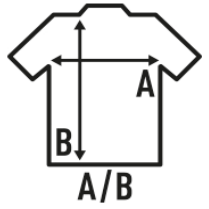

MILOS

Single jersey. Lady racer tank top with scallop bottom.

100% cotton. 120gsm

Box/Box 50

Pack/Pack 10

SIZE/Size

| EU | S | M | L | XL | XXL |
|-------|-------|-------|-------|-------|-------|
| Width | 15 cm | 16 cm | 17 cm | 18 cm | 19 cm |
| | 27 cm | 28 cm | 29 cm | 30 cm | 31 cm |