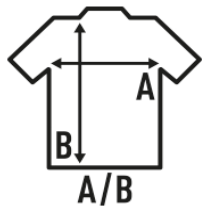

**MILOS**

Single jersey. Lady racer tank top with scallop bottom.

100% cotton. 120gsm

Box/Box 50

Pack/Pack 10

**SIZE/Size**

EU	S	M	L	XL	XXL
Width	15 cm	16 cm	17 cm	18 cm	19 cm
	27 cm	28 cm	29 cm	30 cm	31 cm