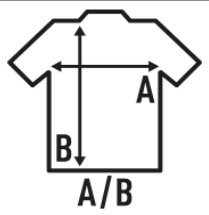

**MILOS**

Single jersey. Lady racer tank top with scallop bottom.

100% cotton. 120gsm

Box/Box 50

Pack/Pack 10

**SIZE/Size**

EU	S	M	L	XL	XXL
Width	15 cm	16 cm	17 cm	18 cm	19 cm
	27 cm	28 cm	29 cm	30 cm	31 cm