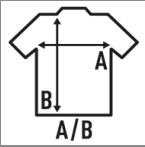

MILOS

Single jersey. Lady racer tank top with scallop bottom.

100% cotton. 120gsm

Box/Box 50

Pack/Pack 10

SIZE/Size

EU	S	M	L	XL	XXL
Width	15 cm	16 cm	17 cm	18 cm	19 cm
	27 cm	28 cm	29 cm	30 cm	31 cm

White (WH)